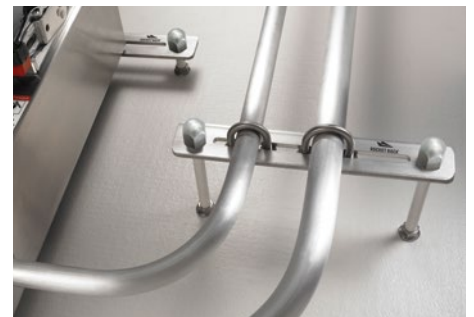

ROCKET RACK® FLAT

ROCKET RACK® Flat is used for vertical or horizontal pipe runs along the wall. It is mounted off the wall several inches using ROCKET ROD™ for easy access during cleaning. ROCKET RACK® Flat can also be used with the ROCKET RACK® Post Mount System. Patented slot design allows for additional lines to be added at a future time and assures a perfectly straight run, creating a beautiful installation, suitable even for high-end residential or commercial buildings. Pipe and conduit are secured with ROCKET RACK U-Bolts or ROCKET STANDOFFS™ and approved sanitary clamps. Made from 2x1/4 Flat Stock with radius corners for added safety.

ROCKET RACK® Flat IS FOR WALL AND POST MOUNT INSTALLATIONS ONLY. NEVER HANG FLAT STOCK TRAPEZE STYLE.

Length (in inches) refers to overall length of the rack, NOT to the length of the slot. Racks can be fabricated to custom lengths. Let us know the center-to-center distance between mounting holes. Call for pricing and lead time on lengths not listed here or racks made from 316 Stainless.

Flat rack is also available in slot only configuration (no dedicated mounting holes). Slot only flat rack can be installed like regular flat rack (with Rocket Rod or with Post Mount). Slot Only allows more flexibility in support alignment by being able to install and secure at different points along the slot. ROCKET RACK® Flat can be installed using a Serrated Flange Nut, a Beveled Cap Nut and ROCKET ROD™, ALL SOLD SEPARATELY.