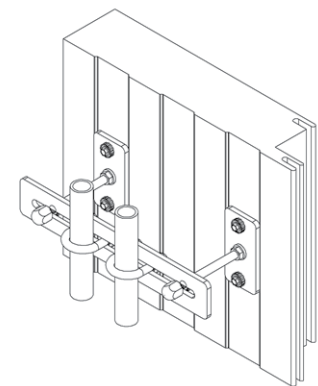

*Slot Only Flat Rack